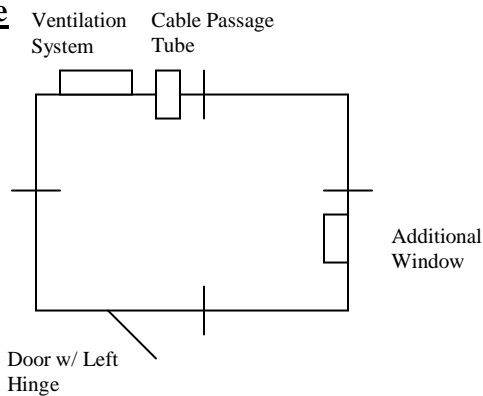

12' X 12' Sound Booth

BACK

Example

Please Draw on the Diagram where to place the following;

Ventilation System (Dimensions-24" wide X 70" tall X 6" deep)

- 1) Door Location and Orientation (right of left hinged) Door Size-27" X 75"
- 2) Cable Passage Tube(s)
- 3) Additional Windows (if applicable)
- 4) Jack Panels (if applicable)