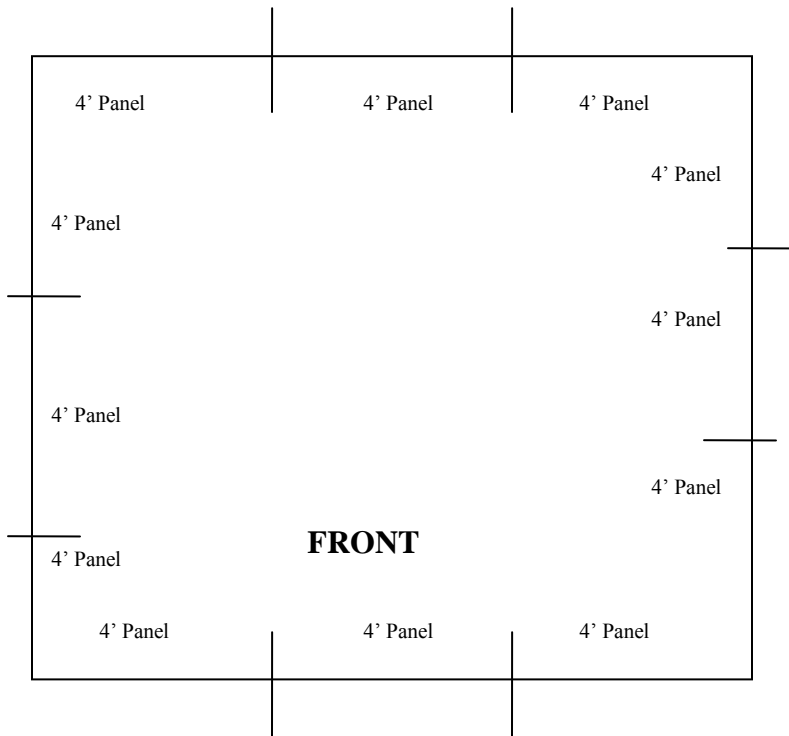

12' X 12' Sound Booth

BACK

Example

Please Draw on the Diagram where to place the following;

Ventilation System (Dimensions-24" wide X 70" tall X 6" deep)

- 1) Door Location and Orientation (right of left hinged) Door Size-27" X 75"
- 2) Cable Passage Tube(s)
- 3) Additional Windows (if applicable)
- 4) Jack Panels (if applicable)